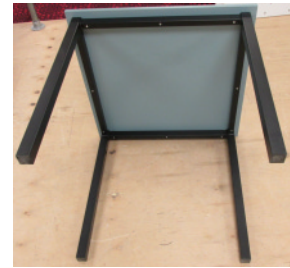

This certification is valid for three years but may be suspended, revoked or renewed.

Certified Features/Options	
Worktop sizes (D/L/H)	600 x 900 x 725 mm 600 x 1200 x 725 mm 600 x 1800 x 725 mm 750 x 750 x 725 mm 750 x 900 x 725 mm 750 x 1200 x 725 mm 750 x 1500 x 725 mm 750 x 1800 x 725 mm 900 x 1200 x 725 mm 900 x 1800 x 725 mm 1200 x 2400 x 725 mm
Worktop material	18 mm particle board

Note 1: This item was tested to sizemark 4/5/6 Normal for strength, durability and stability. Dimensionally the sizemark is between 5 and 6 (indicative only). The table/desk work height is 725 mm.

Ian Burton  
Technical Manager