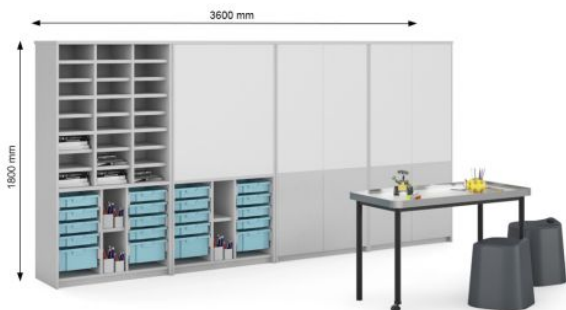

Flexi Teaching Wall Amaroo Setting

CERTIFICATIONS

WARRANTY

MIX & MATCH & CREATE
DESIGN YOUR OWN WALL SOLUTION

SKU: FLX435

SPECIFICATIONS

SETTING COMPRISES OF (does not include Stem Table, Dynamix Stackers and accessories)

Overall - 1800h x 3600w x 525d

2x FLX418 - Flexi Storage Cupboard w/Whiteboard Doors (1800h x 900w x 525d)- 4x Adj/Shelves??

1x FLX424 - Flexi Stash Unit with Whiteboard (1800h x 900w x 525d) - 8x Sml and 2x Lg Stash Trays 2 Columns with 1x Adjustable Shelf, and Fixed Shelf at 725h

1x FLX426 - Flexi Stash Unit with Pigeon Holes (1800h x 900w x 525d) - 24x Pigeon Holes, and 8x Sml and 2x Lg Stash Trays 2 Columns with 1x Adjustable Shelf, and Fixed Shelf at 725h

FEATURES

Proudly Australian made

Design is vital to achieving seamless integration between teaching wall units - pieces stand side by side with minimal gaps (2mm only) and allows for a 20mm overhang for a snug fit against walls

Constructed from easy to clean E0 board and cupboards supplied with magnetic push latches