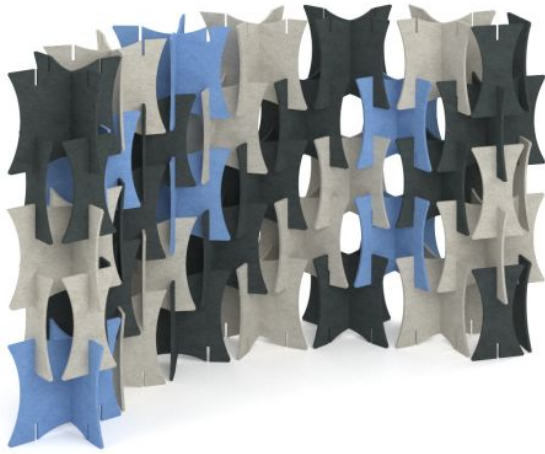

AudioArt Bow Whisper Wall

SKU: AAWBO

CERTIFICATIONS

CONTRACTS

WARRANTY

SPECIFICATIONS

Specification	Details
Size Options	<p>Whisper Wall Kits include:</p> <p>Straight Bow Whisper Wall - 64x Whole Panels (400h x 300w) and 16x End Panels (300h x 195w)</p> <p>Curved Bow Whisper Wall - 64x Whole Panels with short side and long side cuttings (400h x 300w) and 16x End Panels (300h x 195w).</p> <p>Kits come with tiles to create walls ranging from 1450w x 1500h to 2400w x 900h.</p>
Colours	<p>Offered in four (4) on-trend tri-colour schemes:</p> <ul style="list-style-type: none"> - Elements (Base Colours Charcoal/Ivory with Blue Marle Accent Colour) - Waterholes (Base Colours Royal Blue/Light Blue with Copper Accent Colour) - Country (Base Colours Forest/Grey Marle with Kiwi Accent Colour) - Listening (Base Colours Charcoal/Ivory with Ruby Accent Colour) <p>Also available in one (1) singular colour, choose from the AudioArt 9mm panel colour options as shown.</p>

FEATURES

Freestanding acoustic panels help minimise noise in open areas

Contact your local BFX Consultant, [click here](#) or scan to view colours & options >