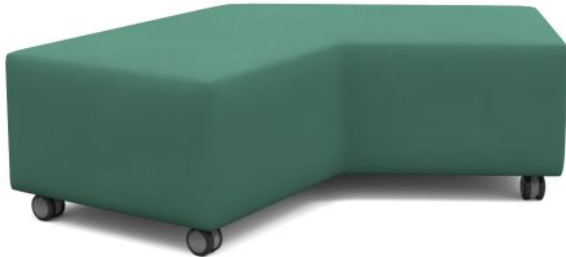

Showtime Angled Mobile Ottoman

CERTIFICATIONS

WARRANTY

SKU: SHOA

SPECIFICATIONS

Specification	Details
Dimensions (mm)	450h x 1040/1690w x 650d
Seat Height	450h
Material	High-density foam, E0 Board
Colours	Proudly Australian-made and available made-to-order in Warwick Beachcomber fabric, or choose from a wide range of commercial fabric choices. Also available in our best-selling BFX Exclusive Fabrics and Vinyls, including the Ninderry and Australiana Ranges. Contact your local BFX Sales Consultant to discuss your individual preferences.
Mobility	Heavy-Duty Lockable Castors
Collection	Showtime

FEATURES

- 120 degree angled design for versatile seating setups
- No-Back style promotes open and flexible seating
- Comfortably fits up to three individuals

Contact your local BFX Consultant, [click here](#) or scan to view colours & options >