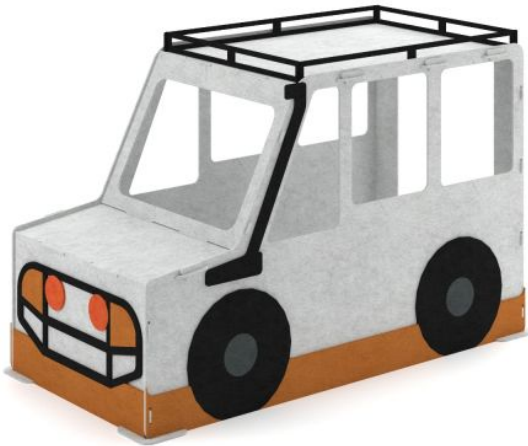

AudioArt Troopie Truck Cubby House

SKU: AFS382

CERTIFICATIONS

WARRANTY

SPECIFICATIONS

SIZE OPTIONS

9mm thick polyester fibre board offered in the following size as standard;
1250h x 1860w x 990d

COLOURS

Three popular colour schemes available as standard, truck body and Base/bumpers colour variations are;

1. Grey Marle (Truck Body) / Copper (Base + Bumper)
2. Grey Marle (Truck Body) / Charcoal (Base + Bumper)
3. Charcoal (Truck Body) / Amethyst (Base + Bumper)

*Tyres, Roof Rack and Headlights panel colours remain the same for all three colour schemes.

FEATURES

Key-lock system of pre-cut panels

9mm thick polyester fibreboard

Great for classroom reading nooks, story time or library displays

Cubby height and cut outs specifically designed to ensure teacher visibility at all times

Offered as standard in a three (3) colour schemes to complement learning spaces and available made to order in a wide range of 9mm panel colours