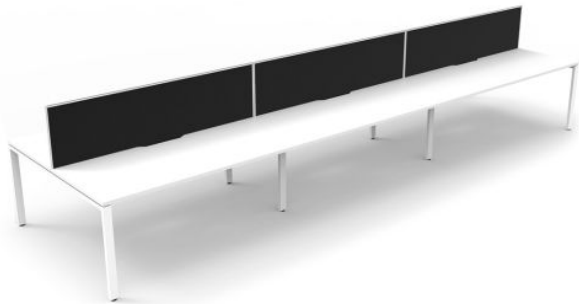

Deluxe Infinity Profile Leg Double Sided Desk with Screen - Six Person

CONTRACTS

WARRANTY

SKU: FNXDPD6S

SPECIFICATIONS

SIZE OPTIONS (Millimeters)

6 Person;
3600w x 1530d x 730h
4500w x 1530d x 730h
5400w x 1530d x 730h

COLOUR OPTIONS

Desk Top Options - Natural Oak or Natural White scalloped top as shown.
Frame and Legs Options - Black or White powdercoated steel as shown.
Screen Options - Black fabric with White frame or Grey fabric with Black frame.

FEATURES

Maximise office space
Large, medium or small desks
750mm Depth work top per user
Two desk top board colour options
Two powdercoated steel frame and leg options
Optional Screens - available in Black fabric with White frame or Grey fabric with Black frame