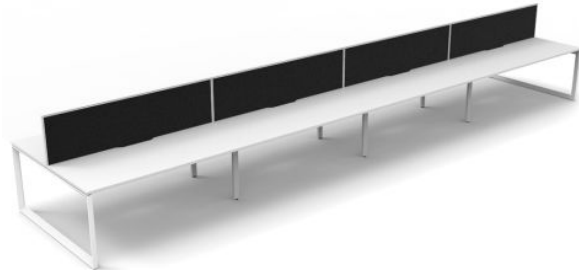

Deluxe Infinity Loop Leg Double Sided Desk with Screen - Eight Person

CONTRACTS

WARRANTY

SKU: FNXDL8S