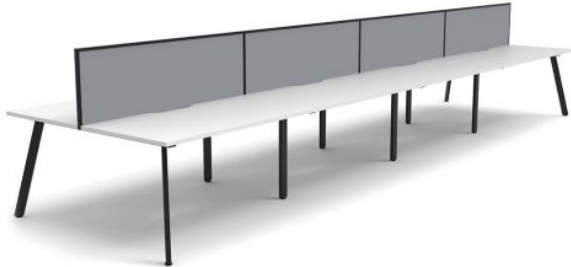

Eternity Double Sided Desk with Screen - Eight Person

CONTRACTS

WARRANTY

SKU: FNXDED8S

SPECIFICATIONS

Specification	Details
Size Options (mm)	8 Person; 4800w x 1530d x 730h 6000w x 1530d x 730h 7200w x 1530d x 730h
Colour Options	Desk Top Options - Natural Oak or Natural White scalloped top as shown. Table Frame/Screen Options - Powder-coated steel as shown - available as follows: 1. Black Leg with Grey fabric/Black Frame Screen 2. White Leg with Black fabric/White Frame Screen

FEATURES

Modern splayed Eternity Leg design for a sleek office look
Space efficient desks available in large, medium, or small sizes

Contact your local BFX Consultant, [click here](#) or scan to view colours & options >