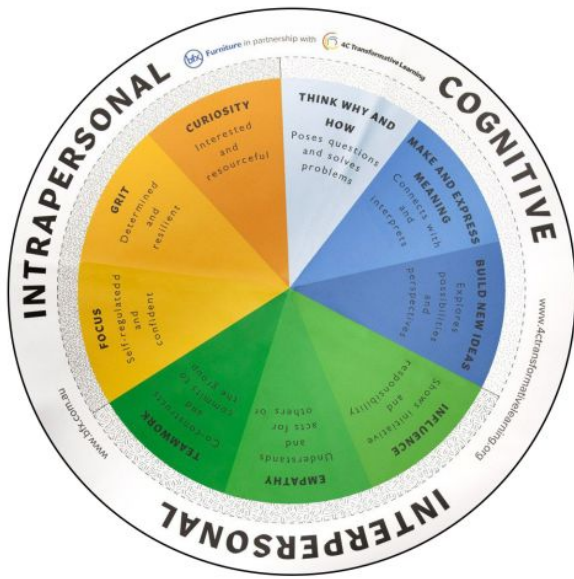

Learning Disposition Wheel

WARRANTY

SKU: LDW400

SPECIFICATIONS

SIZE (Millimetres)

900Dia x 2D

COLOUR

Full colour printed on white canvass

??

FEATURES

Designed to support students, teachers and the broader school community (parents etc)??

Gives an understand of qualities that help schools become places where deep and connected learning flourishes

Measures 900mm diameter

Printed on washable, durable canvass

Eye catching classroom resource

Flexible resource - use on a top table, floor or any flat indoor or outdoor learning space.

Easy to store - simply to roll up and stow away when not in use

??

Contact your local BFX Consultant, [click here](#) or scan to view colours & options >