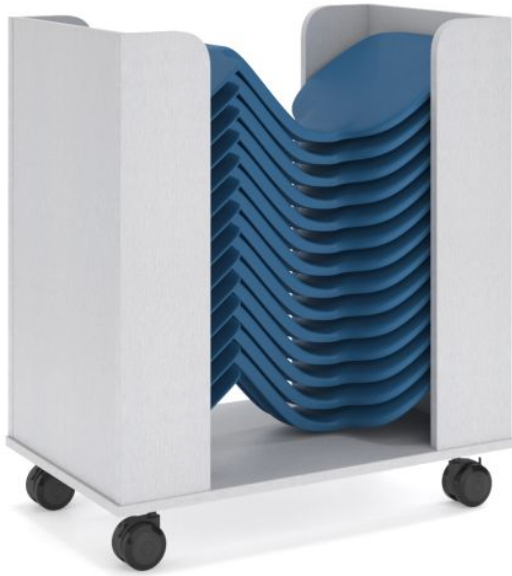

Zen Rest Cart

SKU: CARZ

CERTIFICATIONS

CONTRACTS

WARRANTY

SPECIFICATIONS

Specification	Details
Dimensions (mm)	802h x 718w x 429d
Cart Material	E0 Melamine board
Configuration	Holds up to 14 Zen Rest
Colours??	Cart made to order in a wide range of BFX Most Popular and Extended range colours as shown. Available online with Capri Blue or Oyster Grey Zen Rests.
Options	Offered With or Without Zen Rests
Castors	Heavy duty lockable castors

FEATURES

- Includes mobile cart with 14 Zen Rests
- Open-front design enables independent student access
- Durable mobile storage for shared learning spaces
- Available with or without Zen Rests

Contact your local BFX Consultant, [click here](#) or scan to view colours & options >