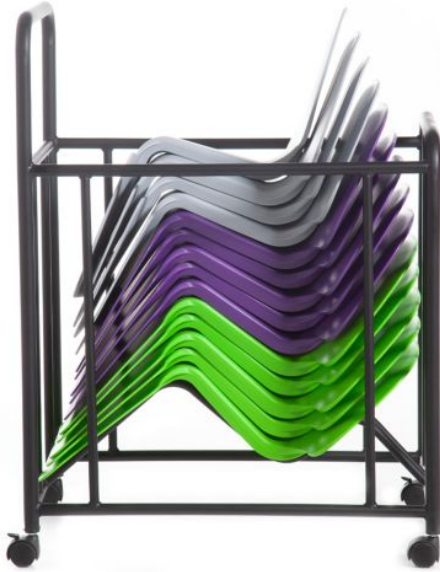

# Zen Rest 14 with Trolley

SKU: ZTT

### COLOURS

Black powder-coated steel frame with heavy-duty lockable castors. Zen Rests are stocked in Opal Light Blue, Juice Green, Oyster Grey, Capri Blue, and Purple Moon, as shown.

## FEATURES

Zen Rest Trolley fits 14 Zen Rests

Lightweight making it easy to move

Non-slip top and base

Unique design

Available in vibrant colours

Contact your local BFX Consultant, [click here](#) or scan to view colours & options >