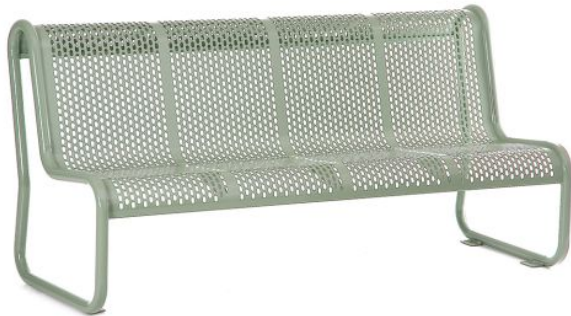

# Perform Outdoor Bench With Back

SKU: POB-BACK

### SIZE (Millimeters)

860H X 1800W X 660D

449H seat

38mm galvanised tube frame

### FEATURES

Zincanneal perforated seat & backrest for increased durability  
Ideal for school courtyards, parks & outdoor lunch areas  
Legs ensure maximum strength & support

Contact your local BFX Consultant, [click here](#) or scan to view colours & options >