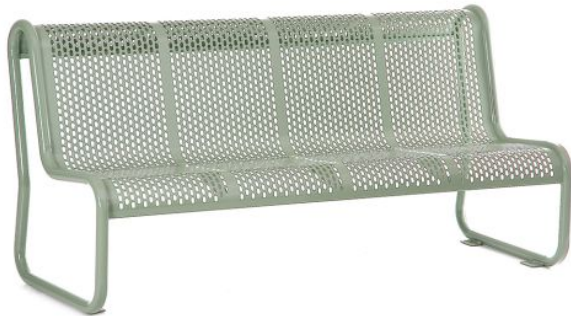

Perform Outdoor Bench With Back

SKU: POB-BACK

CERTIFICATIONS

CONTRACTS

WARRANTY

SPECIFICATIONS

SIZE (Millimeters)

860H X 1800W X 660D

449H seat

38mm galvanised tube frame

FEATURES

Zincanneal perforated seat & backrest for increased durability

Ideal for school courtyards, parks & outdoor lunch areas

Legs ensure maximum strength & support

Contact your local BFX Consultant, [click here](#) or scan to view colours & options >