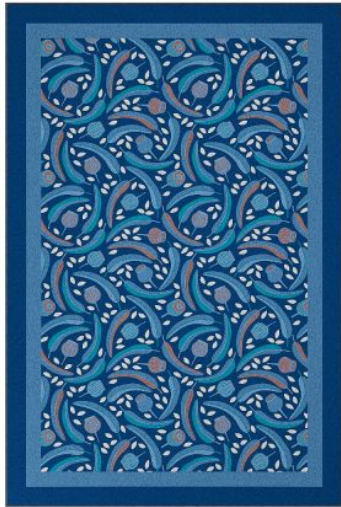

Gum Rectangle Rug

CONTRACTS

WARRANTY

SKU: RUG109

SPECIFICATIONS

Specification	Details
Dimensions (mm)	2000d x 3000w, 9mm thick
Designer	Designed by renowned Australian artist Jocelyn Proust
Material	100% recyclable heavy-duty polyester and printed with eco-friendly ink Thermo-Plastic Rubber (TPR) backing
Cleaning	Easy to wipe clean or vacuum. Recommended for indoor use only
Compatibility	Coordinates with BFX Australiana range

FEATURES

- Designed by Australian artist Jocelyn Proust
- Inspired by fallen gum leaves & bush textures
- Framed border adds structure to interior layouts
- Rectangle shape suits learning spaces & shared zones
- Non-slip Thermo-Plastic Rubber (TPR) backing for safety, eco-friendly & recyclable