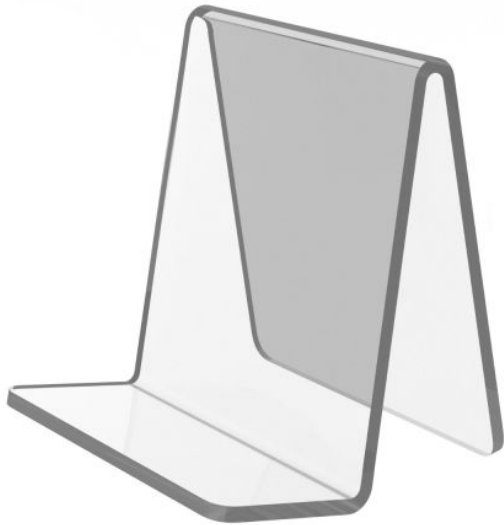

Marvel Display Accessory - Single Book Easel

CERTIFICATIONS

WARRANTY

SKU: MLS105

SPECIFICATIONS

Specifications	Details
Dimensions (mm)	160h x 120w x 175d
Materials	High-grade 4.5mm thick acrylic with smooth polished edges.
Compatibility	Enhances book display options for Marvel Library Range including: <ul style="list-style-type: none">- Marvel Library Double Unit Corner Bookcase- Marvel Library Double Unit Wedge Bookcase- Marvel Library Mobile Double Shelf Unit- Marvel Library Double Shelf Unit- Marvel Library Single Shelf Unit
Colour	Clear acrylic

FEATURES

Ideal for displaying Picture Books and most Non-Fiction titles on shelves, corner units or atop library units
Crafted from 4.5mm clear aircraft-grade acrylic for durability and clarity

Contact your local BFX Consultant, [click here](#) or scan to view colours & options >